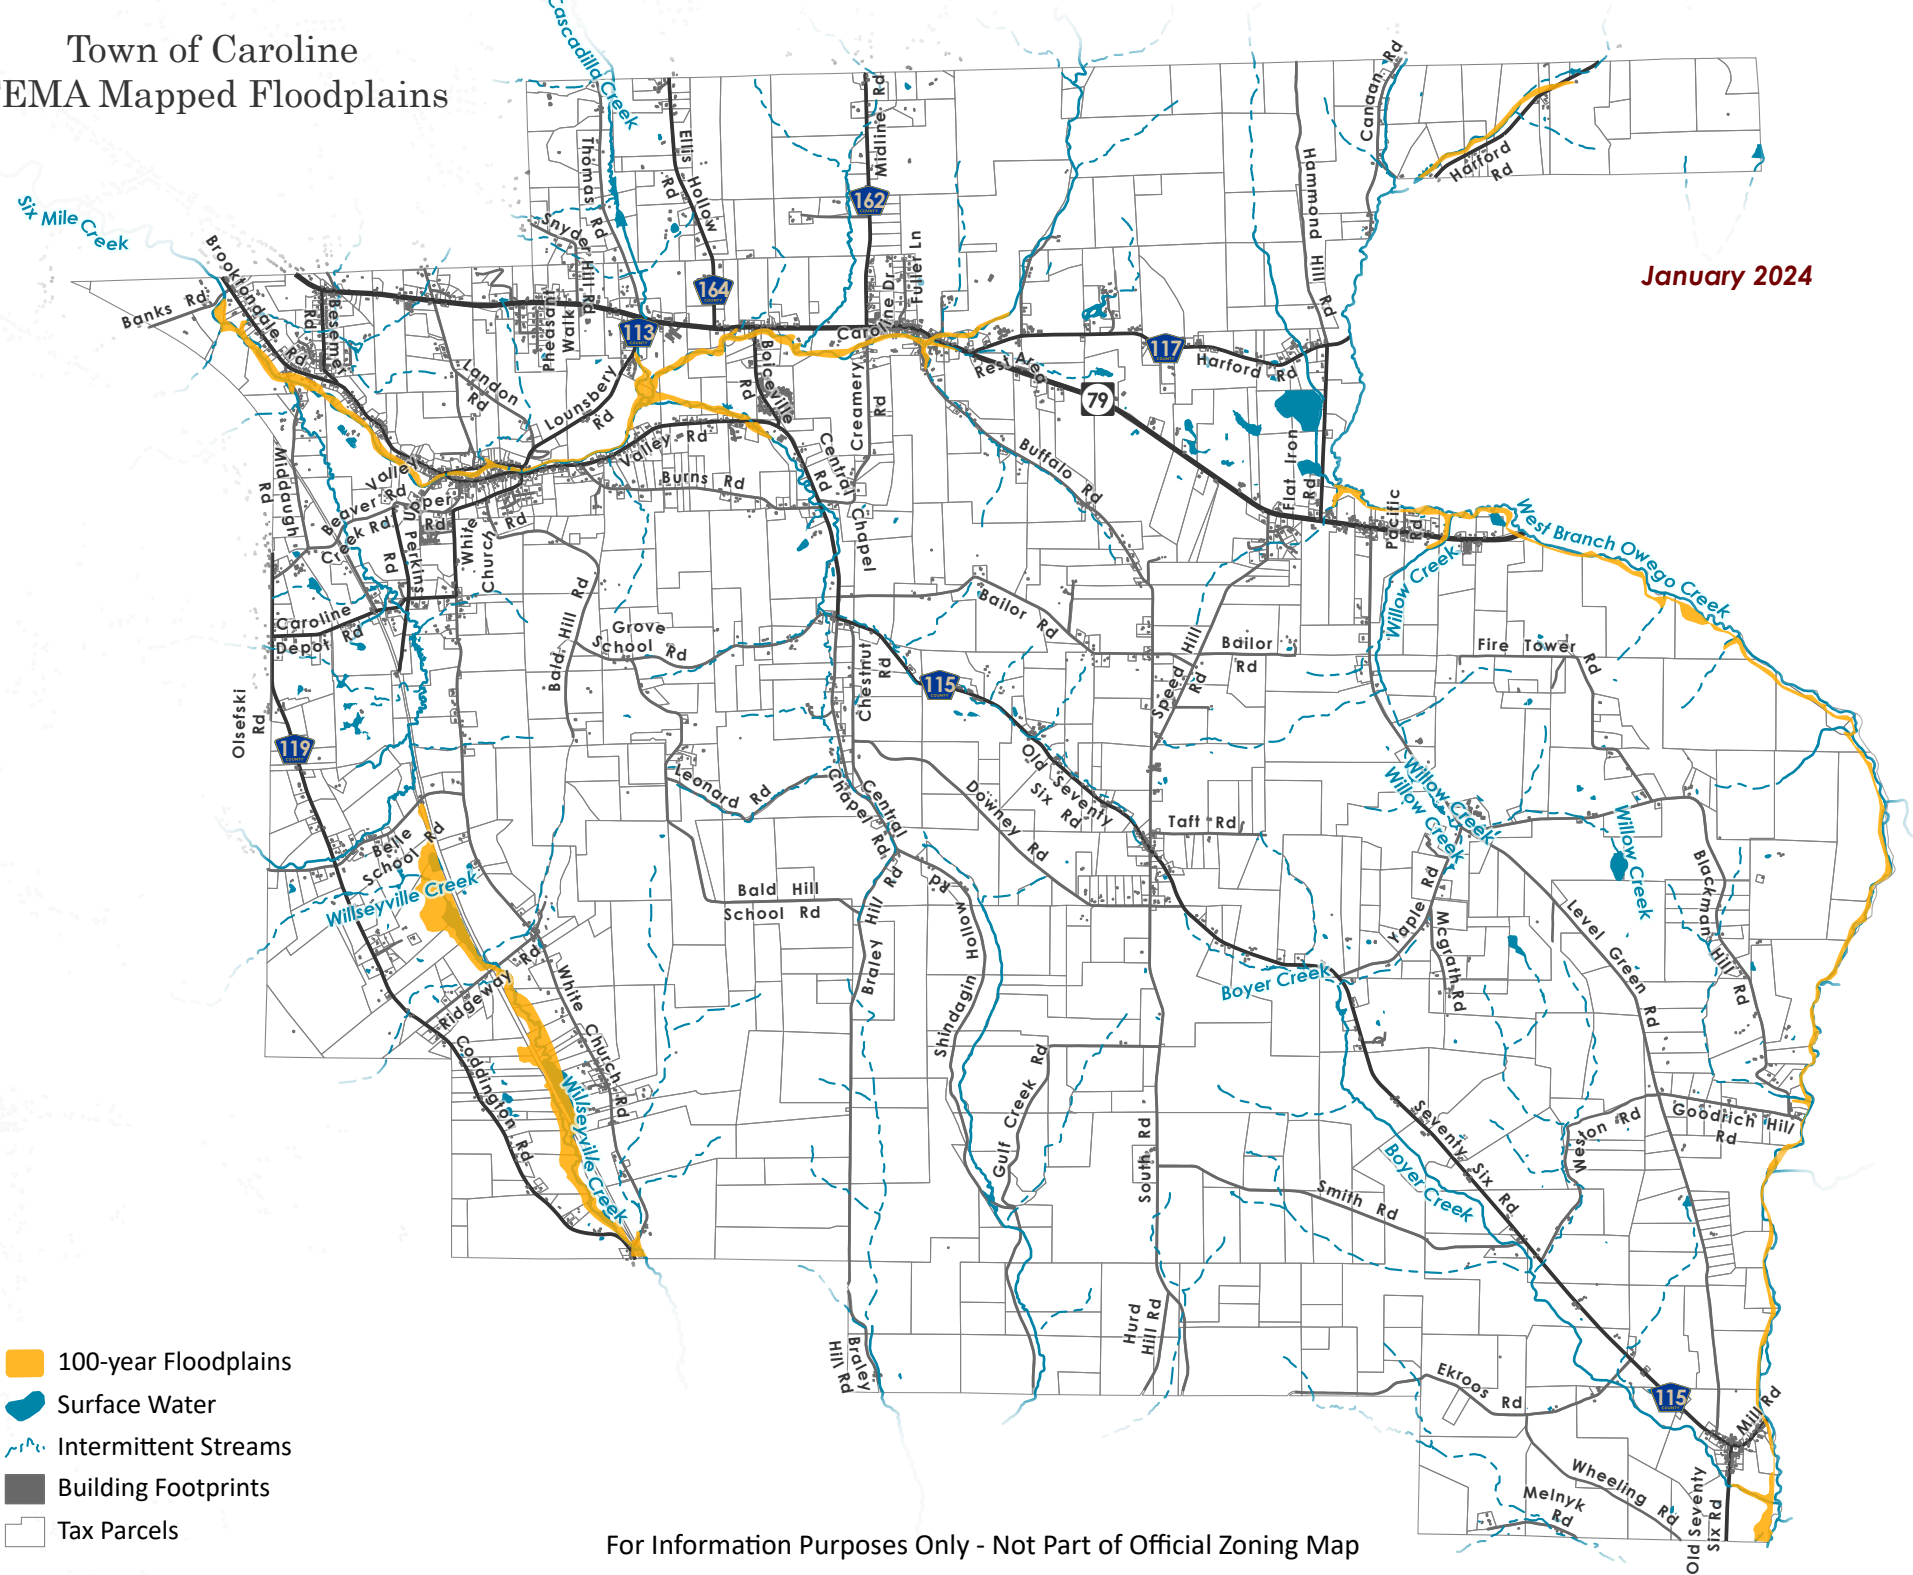

# Town of Caroline FEMA Mapped Floodplains

January 2024

- 100-year Floodplains
- Surface Water
- Intermittent Streams
- Building Footprints
- Tax Parcels

For Information Purposes Only - Not Part of Official Zoning Map